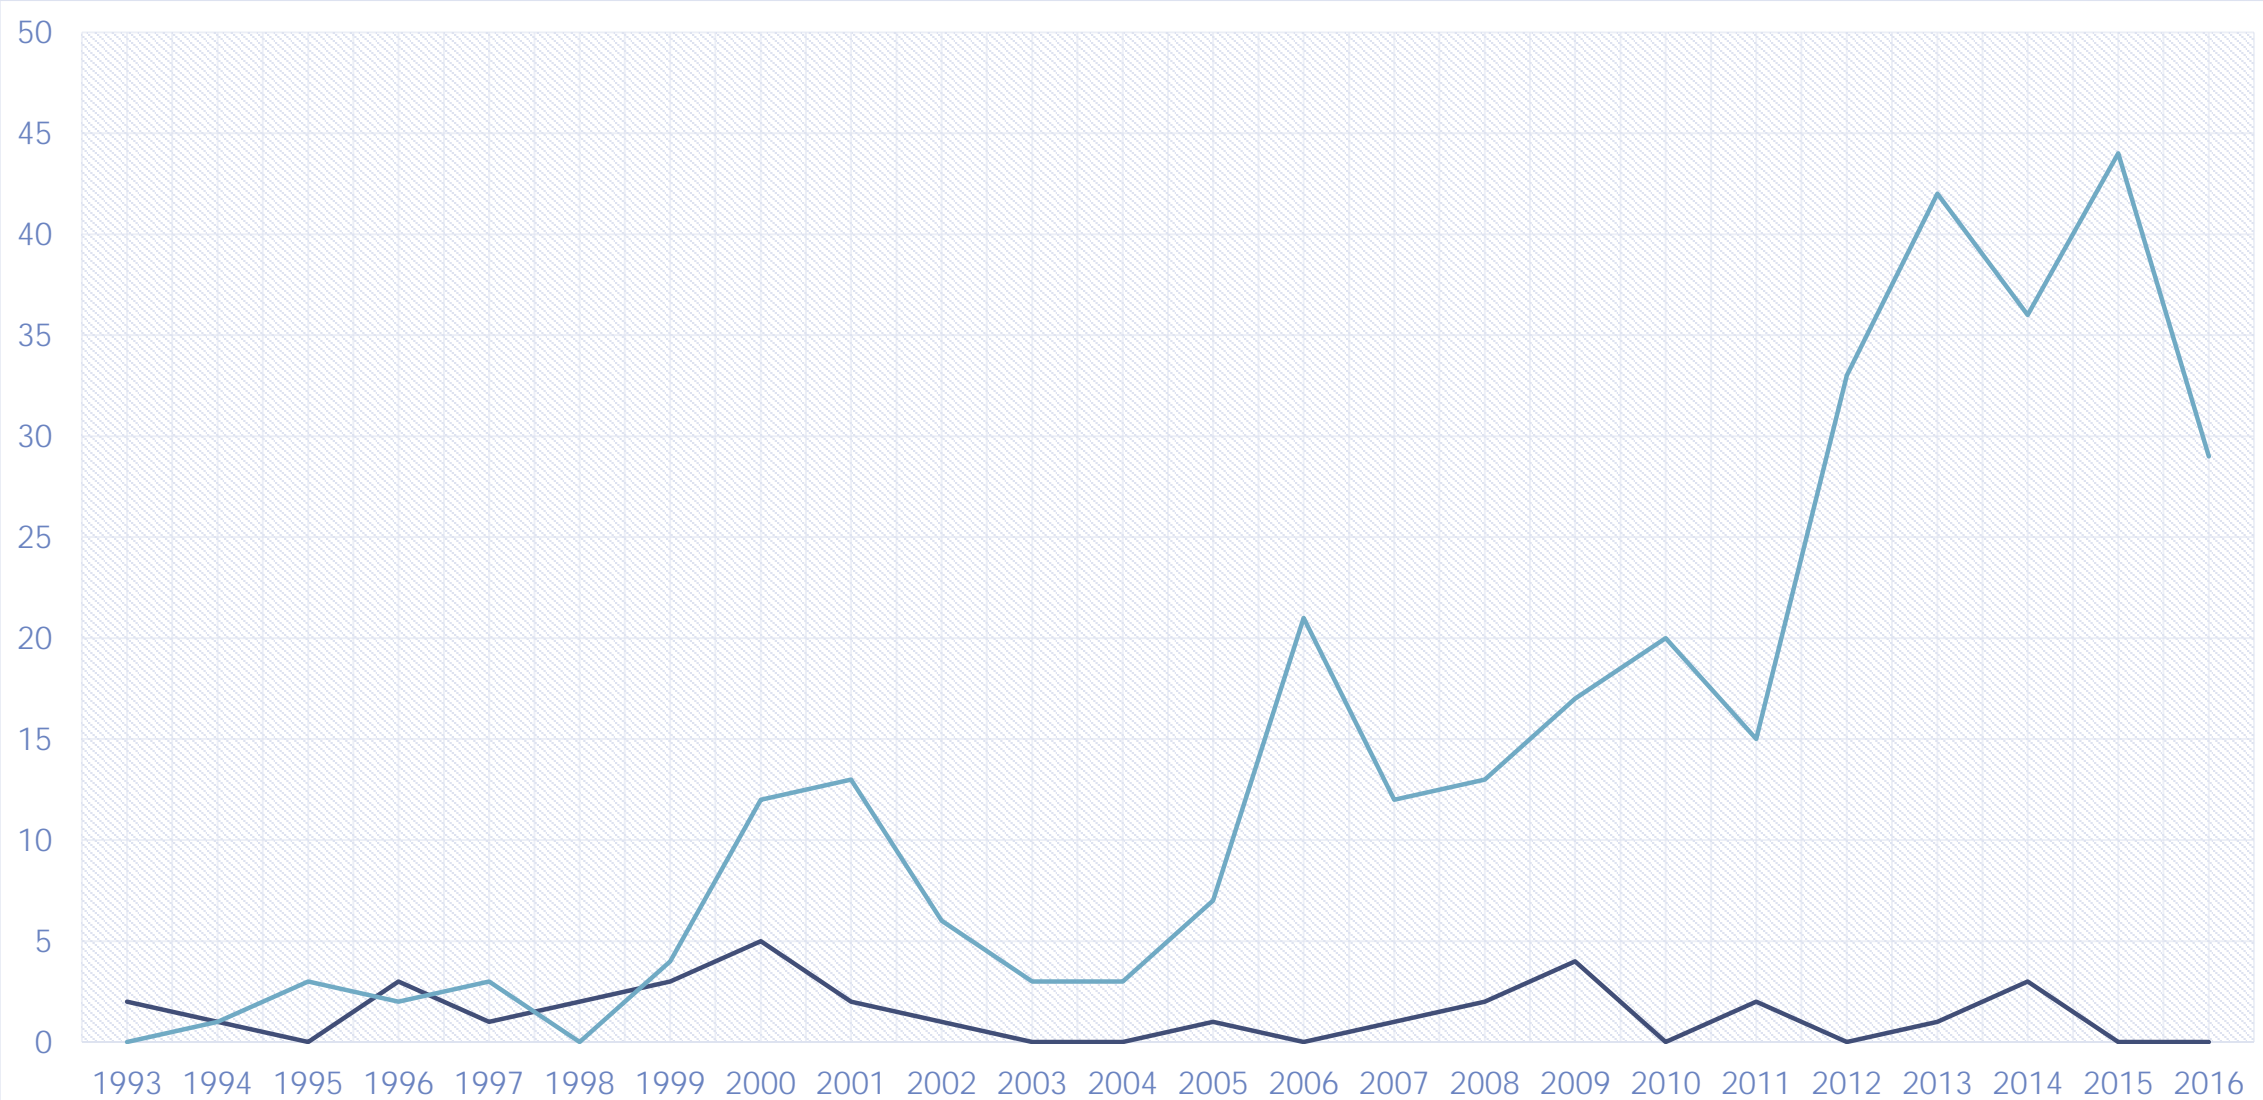

ALL DISPLAYS